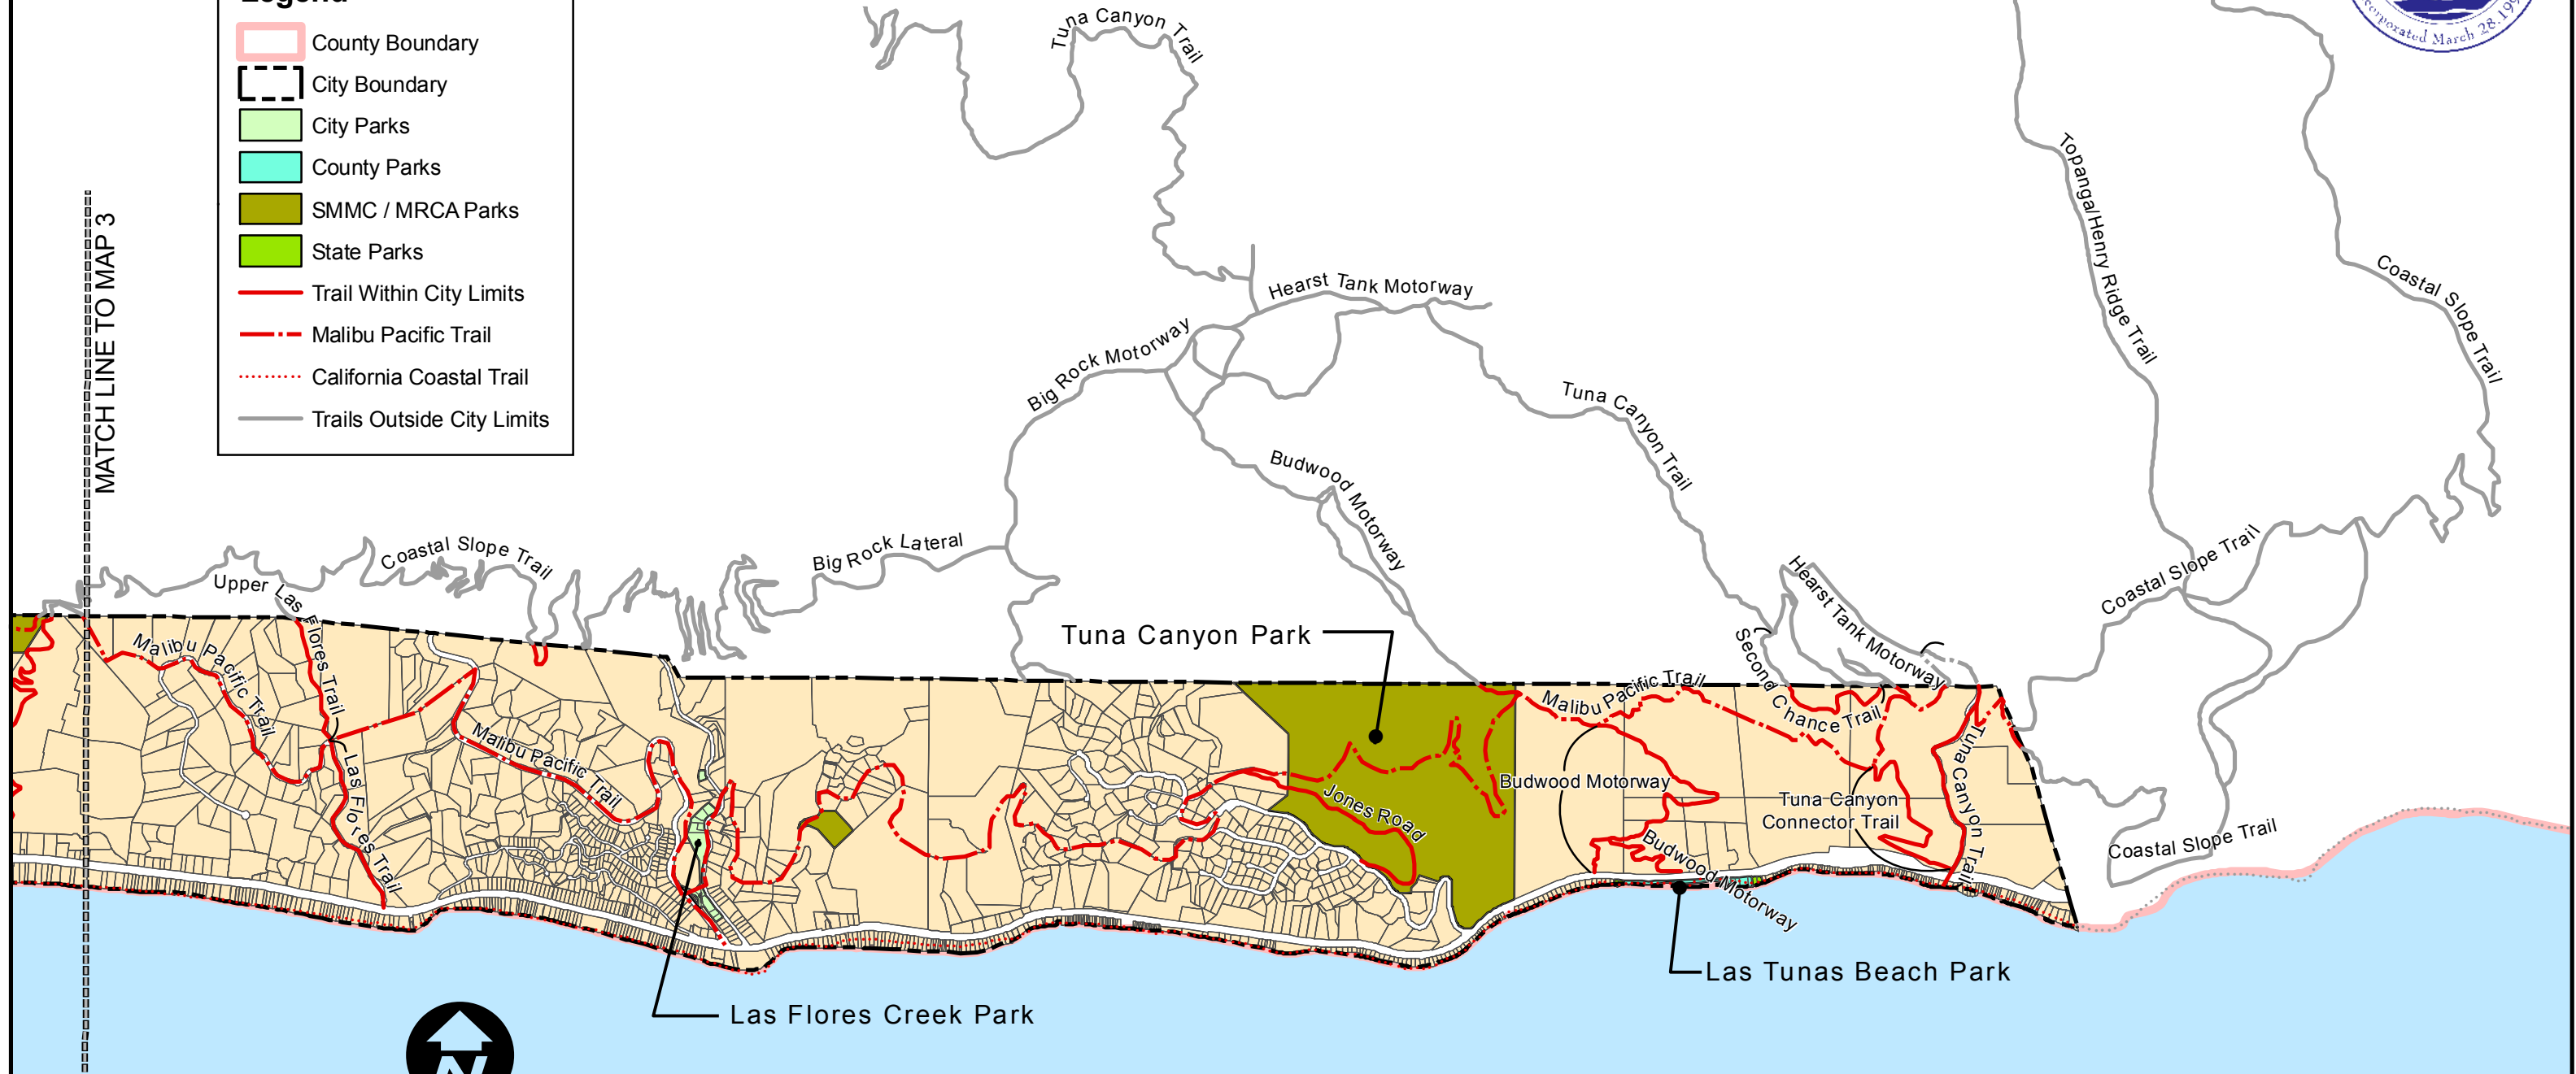

Local Coastal Program PARKLAND AND TRAILS SYSTEM MAP

Legend

- County Boundary
- City Boundary
- City Parks
- County Parks
- SMMC / MRCA Parks
- State Parks
- Trail Within City Limits
- Malibu Pacific Trail
- California Coastal Trail
- Trails Outside City Limits

MATCH LINE TO MAP 3

Note: This map was prepared by the City of Malibu, Planning Division, on January 19, 2011. Parks owned by the Santa Monica Mountains Conservancy and Mountains Recreation and Conservation Authority are identified as "SMMC / MRCA Parks" on the map legend. Some of the trails shown on this map have not been developed and/or rights for the public to use them may not have been granted. Therefore, this map should not be used as a guide for hiking, equestrian, or any other similar purpose.